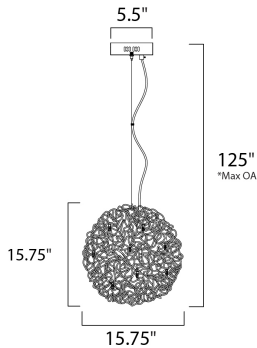

FINISHES OPTION

 Polished Chrome (PC)

MATERIAL

Steel, Aluminum

RATINGS

cETLus
Dry Location

ADDITIONAL

ADJUSTABLE
OPERATING TEMPERATURE:
-20°C (-4°F), 40°C (104°F)

MEASUREMENTS

DIMENSION : 15.75" L x 15.75" W x 15.75" H
 MAX OAH : 125" OAH
 CANOPY : 5.5" W x 1.5" H x 5.5" L
 HANGING WEIGHT : 10.78 lb

LAMPING

INPUT VOLTAGE : 120V
 LUMENS : 850 Rated (800 Del.)
 BULB : 8 x 1.2W LED 12V G4 , 10W Total
 BULB INCLUDED : (Included)
 DIMMABLE : Electronic Low Voltage (ELV)
 CRI : 80+ CRI
 COLOR_TEMP : 3000K